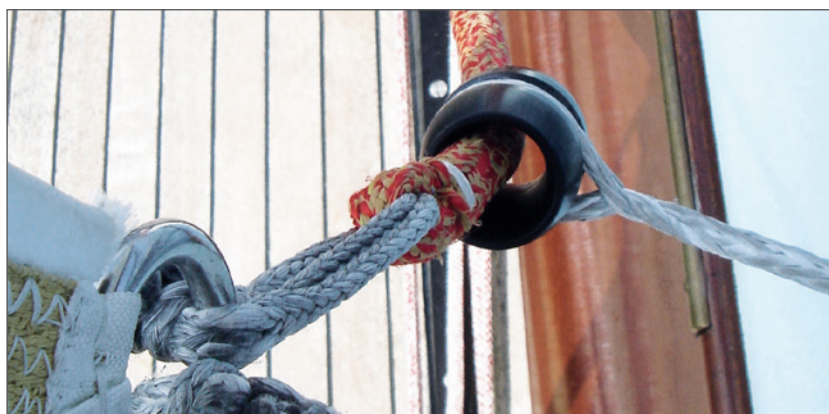

LOOP Woggle MP/XL

LOOP Woggle S/M/L

KOHLHOFF LOOP® WOGGLES are heavy duty sheet deflectors made of aluminium. They can be spliced into control lines. KOHLHOFF LOOP® WOGGLES are available in 5 different sizes and different shapes.

The LOOP Woggle is perfect for deflecting jib sheets.

Product No.	Description	Material	A	B	C	D	Weight/g
L-WOGGLE-S	LOOP® Woggle	Aluminium	38 mm	32 mm	22 mm	10 mm	38
L-WOGGLE-M	LOOP® Woggle	Aluminium	48 mm	40 mm	30 mm	12 mm	65
L-WOGGLE-L	LOOP® Woggle	Aluminium	59 mm	50 mm	37 mm	14 mm	124
L-WOGGLE-MP	LOOP® Woggle	POM	42 mm	45 mm	22 mm	10 mm	51
L-WOGGLE-XL	LOOP® Woggle	Aluminium	60 mm	67 mm	32 mm	15 mm	250