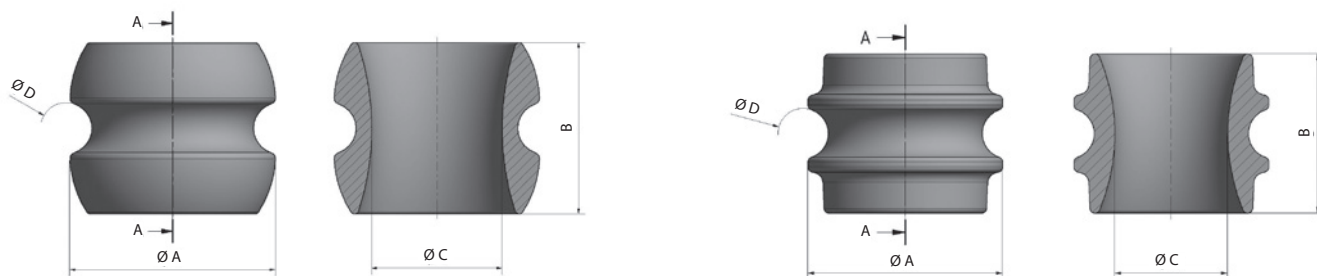

LOOP Woggle MP/XL

LOOP Woggle S/M/L

KOHLHOFF LOOP® WOGGLES are heavy duty sheet deflectors made of aluminium. They can be spliced into control lines. KOHLHOFF LOOP® WOGGLES are available in 5 different sizes and different shapes.

The LOOP Woggle is perfect for deflecting jib sheets.

Product No.	Description	Material	A	B	C	D	Weight/g
L-WOGGLE-S	LOOP® Woggle	Aluminium	38 mm	32 mm	22 mm	10 mm	38
L-WOGGLE-M	LOOP® Woggle	Aluminium	48 mm	40 mm	30 mm	12 mm	65
L-WOGGLE-L	LOOP® Woggle	Aluminium	59 mm	50 mm	37 mm	14 mm	124
L-WOGGLE-MP	LOOP® Woggle	POM	42 mm	45 mm	22 mm	10 mm	51
L-WOGGLE-XL	LOOP® Woggle	Aluminium	60 mm	67 mm	32 mm	15 mm	250